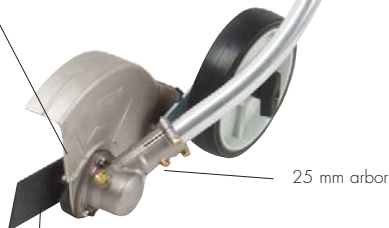

Open face, die-cast design significantly reduces clogging (PE-230, PE-260 and PE-311 only).

PE-311 shown—see page 45 for more product information.

**ECHO Quality Backed by an Extensive Warranty**

All ECHO Power Edgers feature a 5 year\* consumer, 1 year commercial and 90 day rental warranty as well as a lifetime warranty on the flexible cable drive and ignition module.

\*Visit [www.echo-usa.com/5year](http://www.echo-usa.com/5year) to learn more.

POWER EDGERS

4-layer heavy-duty, 59" length, cable drive shaft

Replaceable steel wear plate provides extended gear case life