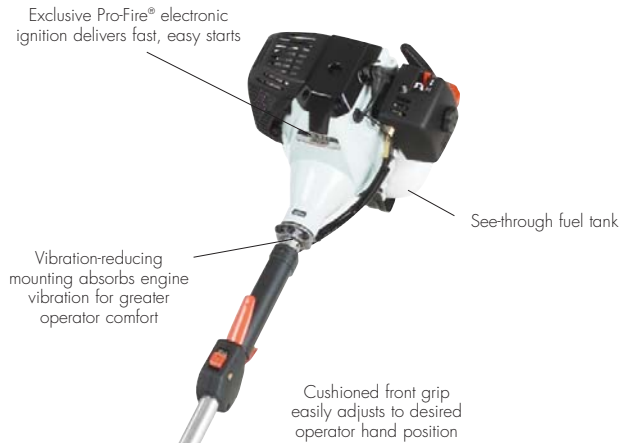

POWER EDGERS

Perfect Edge™ for a Perfect Look.

ECHO Perfect Edge™ Power Edgers provide that perfect manicured look for commercial and residential home sites. Light-weight and easy to maneuver, our edgers deliver superior power and durability with environmentally clean Power Boost Vortex™ and Power Boost Tornado™ engine technologies. ECHO Edgers deliver more torque for exceptional edging performance and are the first choice of lawn care professionals.