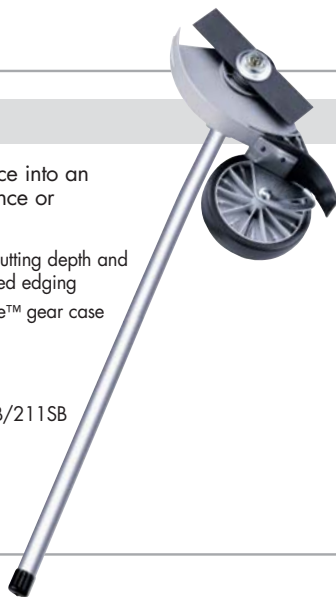

Part #99944200560

Length: 37" Weight: 21 lbs

ProSweep™

Turns your PAS power source into a commercial-grade power sweeper.

- Over 22" swath delivers fast, efficient cleaning
- Newly designed, .028" dia. concave nylon bristles minimize windrowing and allow for easy and thorough cleaning
- Perfect for all types of surfaces including concrete, lawn and soil
- For use with PAS-230/231 or PAS-260/261

Part #99944200550

ProSweep™ Accessory Bristles

.018" dia. replacement nylon bristles are thinner for clearing pavement, decks and patios (not shown). Part #99944200551

Length: 36"
Weight: 11.2 lbs

PRO ATTACHMENT SERIES™

Edger

Turns your PAS power source into an edger for routine maintenance or commercial applications.

- 8" blade provides excellent cutting depth and durability for sidewalk and bed edging
- Commercial-grade, Pro-Torque™ gear case for excellent productivity
- Clog-resistant metal shield
- For use with PAS-230/231, PAS-260/261 or SRM-210SB/211SB