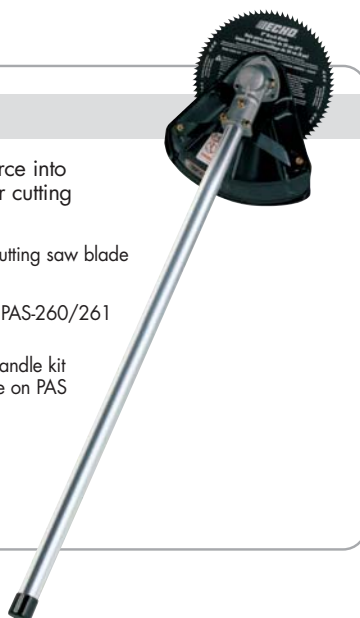

Part #99944200610

Length: 33" Weight: 3.1 lbs

RAPID-LOADER™

Rapid-Loader™ makes line changes lightning fast. Simply insert two sections of trimmer line and you're ready to go!

Safety Glasses

Six different models combine comfort and style. Each meets all applicable American National Standards Institute ANSI Z87.1-2003 performance criteria.

For ECHO's full line of Safety Accessories, see pages 70-73.

Brushcutter

Turns your PAS power source into a dedicated brushcutter for cutting weeds and brush.

- Equipped with an 8" brushcutting saw blade
- Metal shield
- For use with PAS-230/231, PAS-260/261 or SRM-210SB/211SB
- Barrier bar (included) or U-handle kit with harness required for use on PAS

Part #99944200600

Length: 34" Weight: 3.3 lbs

- **WARNING:** Improper use of any trimmer or brushcutter can cause serious or fatal injury. Read, understand and follow all safety instructions in your Operator's and Safety Manuals. A barrier bar and harness must be used with rigid plastic and metal grass/weed blades. A U-handle and harness must be used with brush and clearing blades. Always use the appropriate debris shield for the type of cutting attachment being used, as explained in your Operator's and Safety Manuals.
- **WARNING:** A barrier bar, harness and blade shield must be attached when using a rigid plastic or metal grass/weed blade with front loop handle.
- **WARNING:** A U-handle, harness and blade shield must be attached when using a brush or clearing blade.