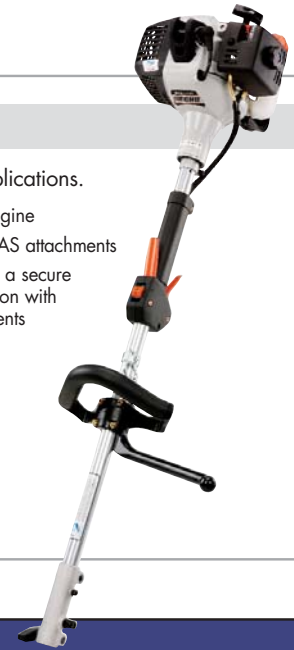

Commercial-duty Power Boost Tornado™ engine with exclusive Pro-Fire® electronic ignition delivers fast, easy starts

Vibration-reducing mounting absorbs engine vibration for greater operator comfort

Barrier bar allows use of all accessories and attachments and is standard on all Pro Attachment Series™ power sources.

Part #99944200455

Cushioned front grip easily adjusts to desired operator hand position

Quick change coupler makes attachment transition a quick and easy task

All power sources and attachments include heavy-duty cable drive shafts

PRO ATTACHMENT SERIES™

PRO ATTACHMENT SERIES™ POWER HEADS

PAS-230 CARB PAS-231

The ultimate in versatility for professional and residential applications.

- 22.8 cc Power Boost Tornado™ engine
- Single-source power head fits all PAS attachments
- Positive placement coupler ensures a secure and hassle-free accessory connection with easy change-out between attachments

PAS-260 CARB PAS-261

For heavy-duty professional applications.

- 25.4 cc Power Boost Tornado™ engine
- Single-source power head fits all PAS attachments
- Positive placement coupler ensures a secure and hassle-free accessory connection with easy change-out between attachments