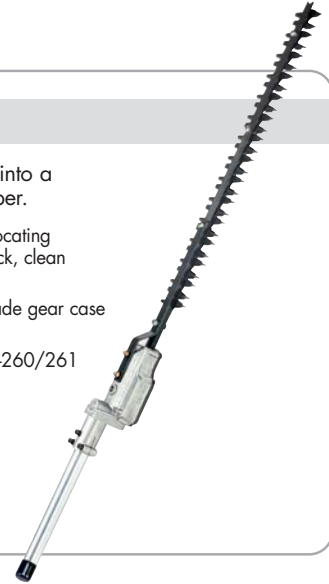

Hedge Clipper

Turns your PAS power source into a commercial-grade hedge clipper.

- 20" double-sided, double-reciprocating commercial cutter blades for quick, clean trimming and sculpting
- Extra heavy-duty, commercial-grade gear case for outstanding longevity
- For use with PAS-230/231, PAS-260/261 or SRM-210SB/211SB

Part #99944200480

Length: 50" Weight: 5.1 lbs