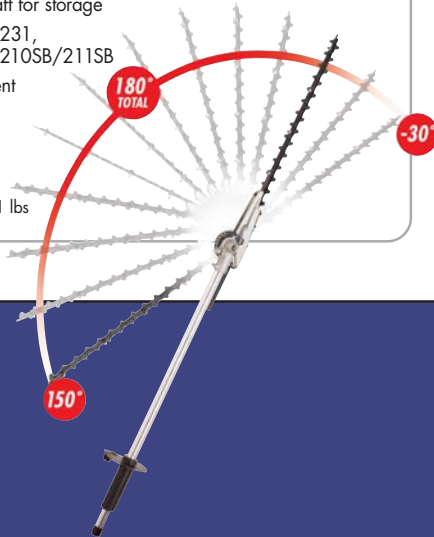

PRO ATTACHMENT SERIES™

ATTACHMENTS

180° Articulating Hedge Clipper (HCA)

Turns your PAS power source into a commercial-grade articulating hedge clipper.

- 18" double-sided, double-reciprocating blades
- Special gear case allows operational blade set articulation of 180° in 15° increments
- Blade folds flush to shaft for storage
- For use with PAS-230/231, PAS-260/261 or SRM-210SB/211SB
- Multi-position attachment allows for a variety of applications

Part #99944200595

Length: 40" Weight: 6.1 lbs