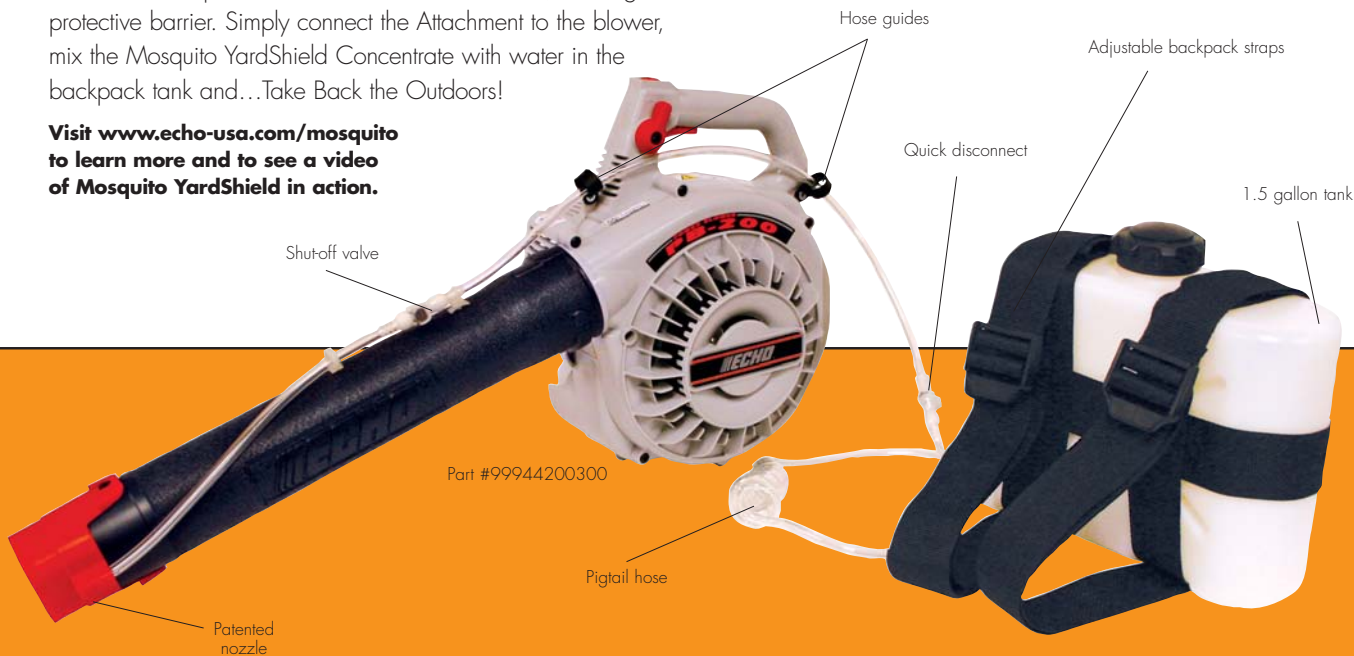

MOSQUITO YARDSHIELD™ ATTACHMENT KIT

Take Back the Outdoors! The most effective and cost efficient insect abatement system is now available. The ECHO Mosquito YardShield™ Attachment Kit is a backpack tank and a specially-designed nozzle that works with the ECHO PB-200 or PB-201 blower. Together they expel an insect abatement agent, which kills mosquitoes and other insects on contact, creating a protective barrier. Simply connect the Attachment to the blower, mix the Mosquito YardShield Concentrate with water in the backpack tank and...Take Back the Outdoors!

Visit www.echo-usa.com/mosquito to learn more and to see a video of Mosquito YardShield in action.

MOSQUITO YARDSHIELD™

MOSQUITO YARDSHIELD CONCENTRATE

Mosquito YardShield™ Concentrate comes in an easy-to-measure 8 oz. bottle. Simply squeeze the appropriate amount of concentrate into the measurement reservoir and mix with 1 gallon of water. One tank provides up to 15,000 sq. ft. of coverage.

Part #99944200310

KILLS MOSQUITOES ON CONTACT

Also controls other flying and crawling insects

PROVIDES PROTECTIVE BARRIER

One tank controls insects in a 15,000 sq ft protective barrier

TOOL-LESS ASSEMBLY & EASY TO USE

Kit easily attaches to blower and allows effective application in hard to reach breeding grounds

2 USES FOR 1 BLOWER

Easily converts into a powerful handheld blower